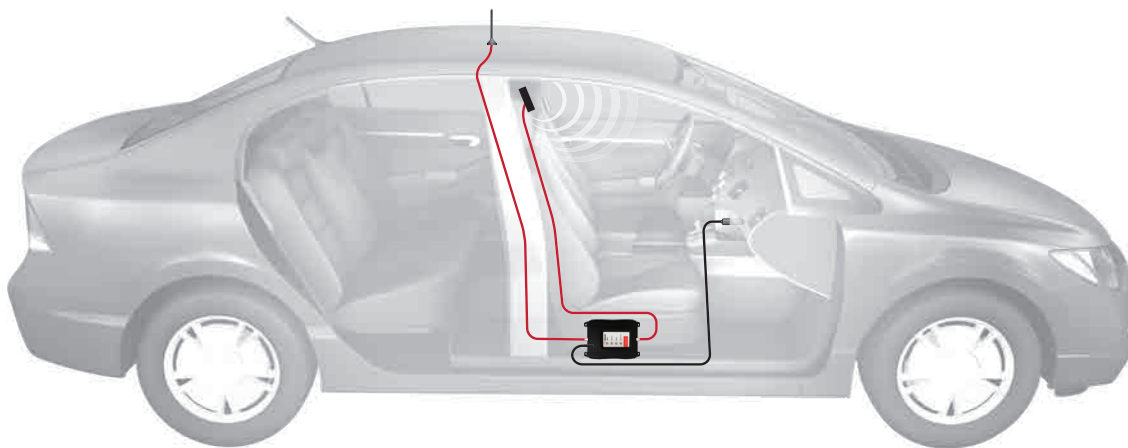

# BOOST YOUR CELL SIGNAL

In Your Vehicle

## Drive 4G-X™ • model 470510

Kit includes booster, antennas, and power supply.

|                           |  |                 |
|---------------------------|--|-----------------|
| <b>FREQUENCY</b>          | BAND 17  | 700 MHz         |
|                           | BAND 13  | 700 MHz         |
|                           | BAND 5   | 850 MHz         |
|                           | BAND 4   | 1700 / 2100 MHz |
|                           | BAND 2   | 1900 MHz        |
| <b>MAX GAIN</b>           | 50 dB  |                 |
| <b>POWER REQUIREMENTS</b> | 6V DC, 2.5 A   |                 |
| <b>CONNECTORS</b>         | SMA Female   |                 |
| <b>DIMENSIONS</b>         | 4.5 x 6.375 x 1.375 in / 11.43 x 16.1925 x 3.4925 cm |                 |
| <b>WEIGHT</b>             | 1.16 lbs / .526 kg                                   |                 |